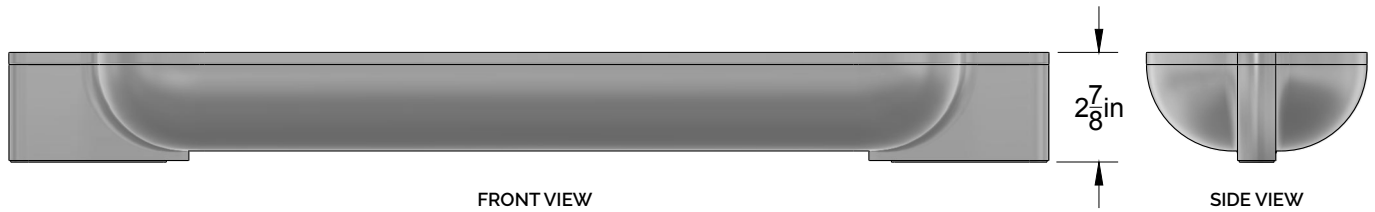

FRONT VIEW

SIDE VIEW

© 2021, LAKE AND WELLS, LLC. ALL RIGHTS RESERVED