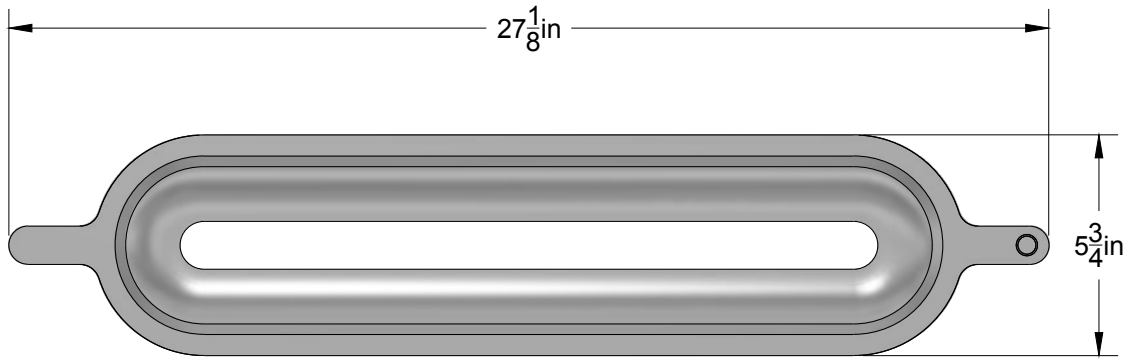

TOP VIEW

© 2021, LAKE AND WELLS, LLC. ALL RIGHTS RESERVED