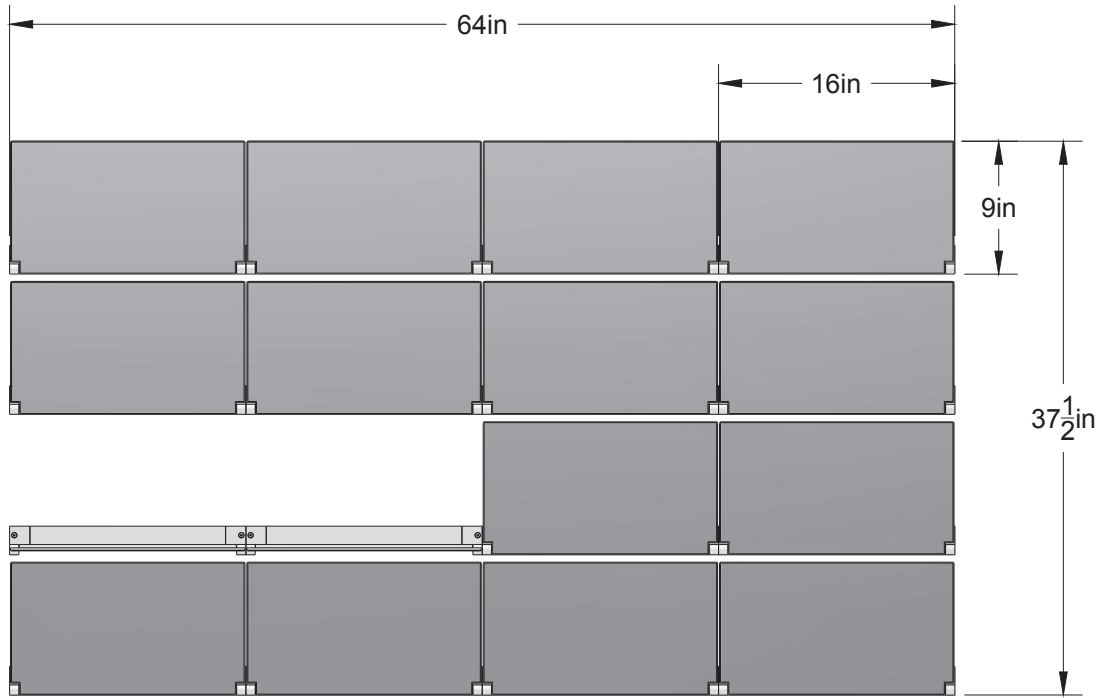

WEIGHT

56 LBS
(EACH SHELF CAN HOLD 8 LBS)

NOTES

RIVELI SHELF IS A MODULAR SYSTEM COMPRISED OF INDIVIDUAL PIVOTING SHELVES AND CHANGEABLE MAGNETIC PANELS. HIGH RESOLUTION ARTWORK IS PRINTED ON DURABLE ARTWORK PANELS THAT CAN BE USED AND RE-USED. REPLACEMENT ARTWORK OR MATERIAL PANELS CAN BE ORDERED AT ANY TIME IN THE FUTURE. RIVELI IS MEANT TO BE ASSEMBLED ON SITE AND INSTALLED SECURELY TO A SUPPORTED WALL BY A LICENSED INSTALLATION PROFESSIONAL.

PATENT PROTECTED - U.S. PATENT NO. 8,665,583

ELEVATION VIEW

SIDE VIEW

© 2019, LAKE AND WELLS, LLC. ALL RIGHTS RESERVED