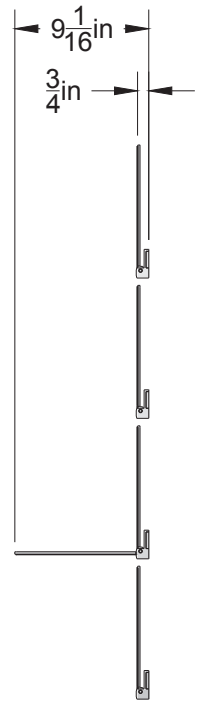

REVISED 1/1/19

PRODUCT

RIVELI SHELF - ART SERIES
RIVELI 4X4-ART-001

MATERIALS (FINISHES)

ANODIZED ALUMINUM (AGED
BRONZE, GOLDEN BRASS, SATIN
BLACK, SATIN SILVER)

MAGNETIC PANELS (CUSTOM
ARTWORK, CHALKBOARD,
WHITEBOARD)

WEIGHT

56 LBS
(EACH SHELF CAN HOLD 8 LBS)

NOTES

RIVELI SHELF IS A MODULAR SYSTEM COMPRISED OF INDIVIDUAL PIVOTING SHELVES AND CHANGEABLE MAGNETIC PANELS. HIGH RESOLUTION ARTWORK IS PRINTED ON DURABLE ARTWORK PANELS THAT CAN BE USED AND RE-USED. REPLACEMENT ARTWORK OR MATERIAL PANELS CAN BE ORDERED AT ANY TIME IN THE FUTURE. RIVELI IS MEANT TO BE ASSEMBLED ON SITE AND INSTALLED SECURELY TO A SUPPORTED WALL BY A LICENSED INSTALLATION PROFESSIONAL.

PATENT PROTECTED - U.S. PATENT NO. 8,665,583

ELEVATION VIEW

SIDE VIEW

© 2019, LAKE AND WELLS, LLC. ALL RIGHTS RESERVED