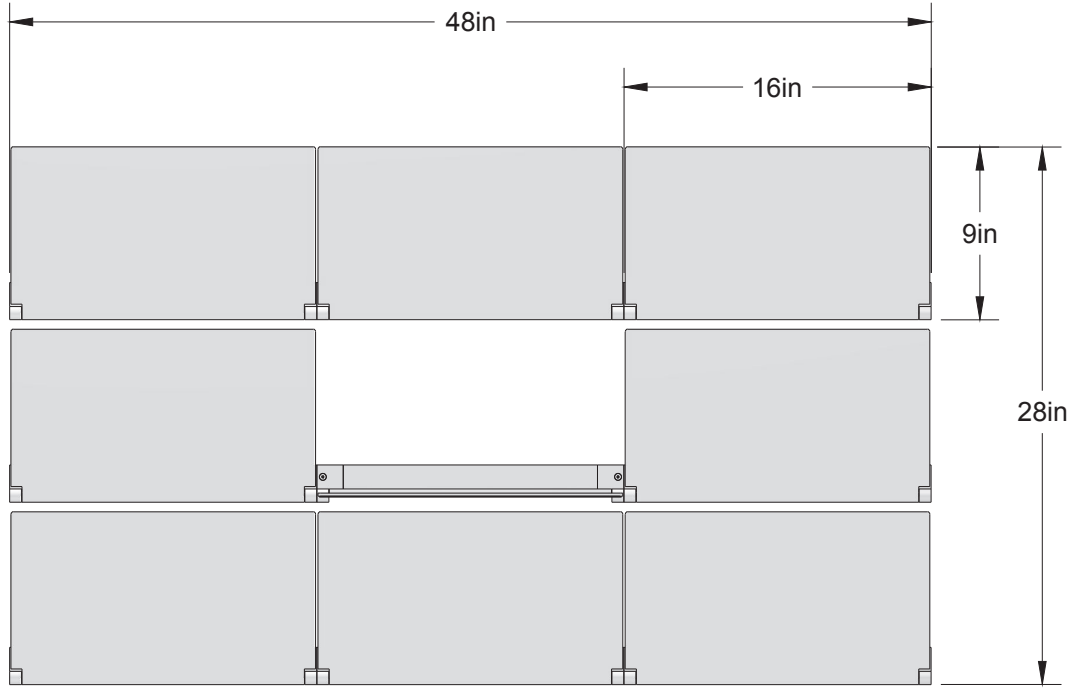

REVISED 1/1/19

PRODUCT

RIVELI SHELF - LUXE SERIES
RIVELI 3X3-LUXE-001

MATERIALS (FINISHES)

ANODIZED ALUMINUM (AGED
BRONZE, GOLDEN BRASS, SATIN
BLACK, SATIN SILVER)

WEIGHT

31.5 LBS
(EACH SHELF CAN HOLD 8 LBS)

NOTES

RIVELI SHELF IS A MODULAR
SYSTEM COMPRISED OF
INDIVIDUAL PIVOTING SHELVES.
RIVELI IS MEANT TO BE
ASSEMBLED ON SITE AND
INSTALLED SECURELY TO A
SUPPORTED WALL BY A LICENSED
INSTALLATION PROFESSIONAL.

PATENT PROTECTED - U.S. PATENT NO. 8,665,583

ELEVATION VIEW

SIDE VIEW

© 2019, LAKE AND WELLS, LLC ALL RIGHTS RESERVED