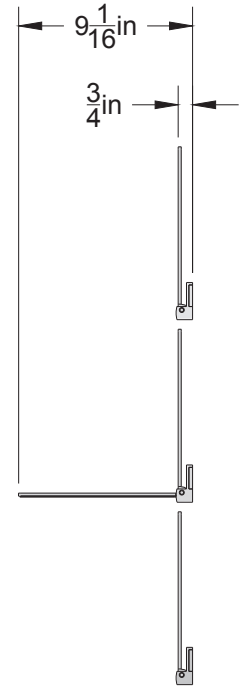

NOTES

RIVELI SHELF IS A MODULAR
SYSTEM COMPRISED OF
INDIVIDUAL PIVOTING SHELVES.
RIVELI IS MEANT TO BE
ASSEMBLED ON SITE AND
INSTALLED SECURELY TO A
SUPPORTED WALL BY A LICENSED
INSTALLATION PROFESSIONAL.

PATENT PROTECTED - U.S. PATENT NO. 8,665,583

ELEVATION VIEW

SIDE VIEW

© 2019, LAKE AND WELLS, LLC ALL RIGHTS RESERVED