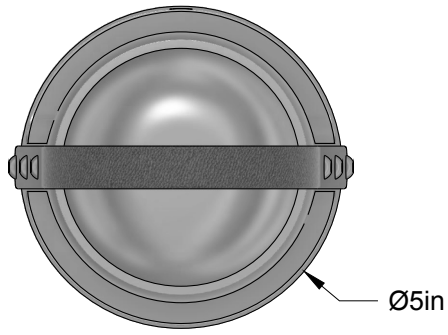

TOP VIEW

© 2021, LAKE AND WELLS, LLC ALL RIGHTS RESERVED