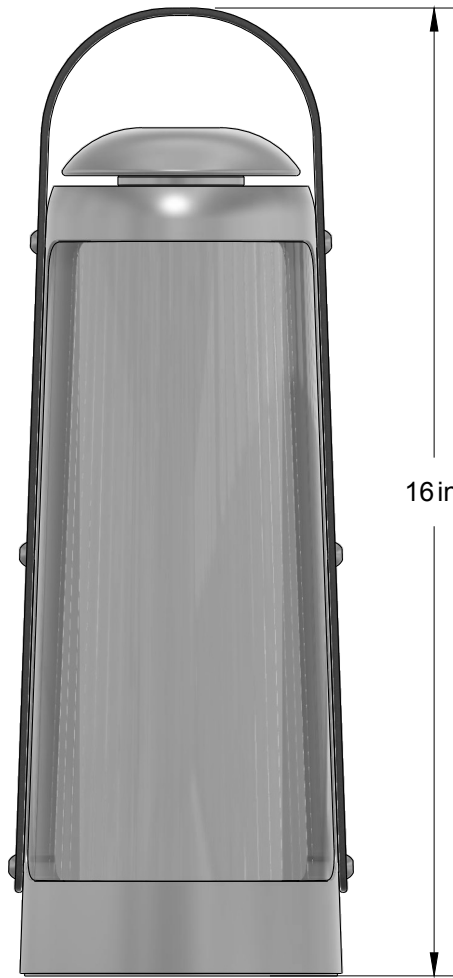

FRONT VIEW

© 2021, LAKE AND WELLS, LLC ALL RIGHTS RESERVED