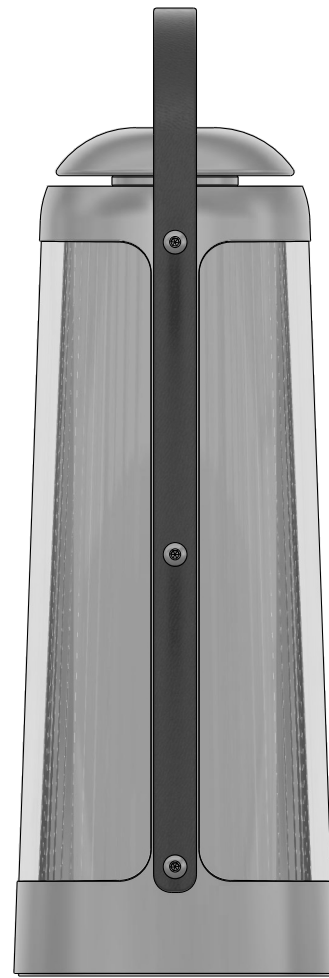

REVISED 2/1/21

**PRODUCT**

PASSAGES COLLECTION  
PASSAGE LANTERN

**MATERIALS (FINISHES)**

METAL (DARK BRONZE)  
CRYSTAL (CLEAR)  
LEATHER (BLACK)

**WEIGHT**

8,5 LBS

**LAMPING**

INTEGRATED LED  
2700K / 90CRI  
3 LEVEL DIMMING

**POWER**

BATTERY / CHARGE VIA USB-C

**NOTES**

PASSAGE FEATURES A RECHARGEABLE BATTERY FOR WIRED OR WIRELESS OPERATION AND IS INTENDED FOR INDOOR AND LIGHT OUTDOOR USE.

DESIGNED IN COLLABORATION WITH, AND FOR, LINK OUTDOOR.

TOP VIEW

FRONT VIEW

SIDE VIEW

© 2021, LAKE AND WELLS, LLC ALL RIGHTS RESERVED