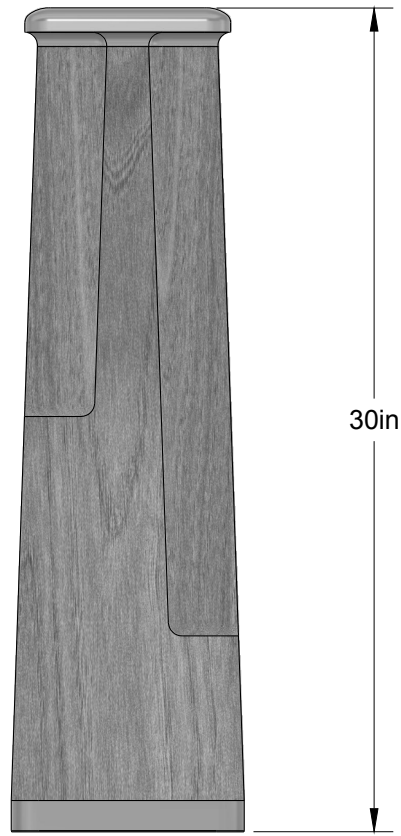

INTEGRATED LED
2700K / 90CRI
3 LEVEL DIMMING

POWER

BATTERY / CHARGE VIA USB-C

NOTES

TOTEM FEATURES A
RECHARGEABLE BATTERY FOR
WIRED OR WIRELESS OPERATION
AND IS INTENDED FOR INDOOR
AND LIGHT OUTDOOR USE.

DESIGNED IN COLLABORATION
WITH, AND FOR, LINK OUTDOOR.

TOP VIEW

FRONT VIEW

SIDE VIEW

© 2021, LAKE AND WELLS, LLC ALL RIGHTS RESERVED