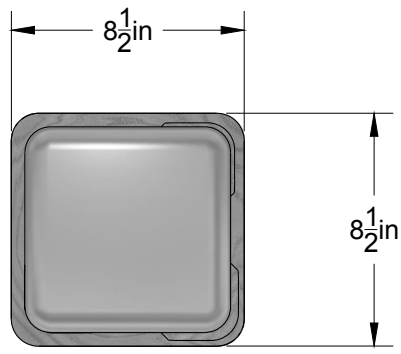

INTEGRATED LED
2700K / 90CRI
3 LEVEL DIMMING

POWER

BATTERY / CHARGE VIA USB-C

NOTES

TOTEM FEATURES A
RECHARGEABLE BATTERY FOR
WIRED OR WIRELESS OPERATION
AND IS INTENDED FOR INDOOR
AND LIGHT OUTDOOR USE.

DESIGNED IN COLLABORATION
WITH, AND FOR, LINK OUTDOOR.