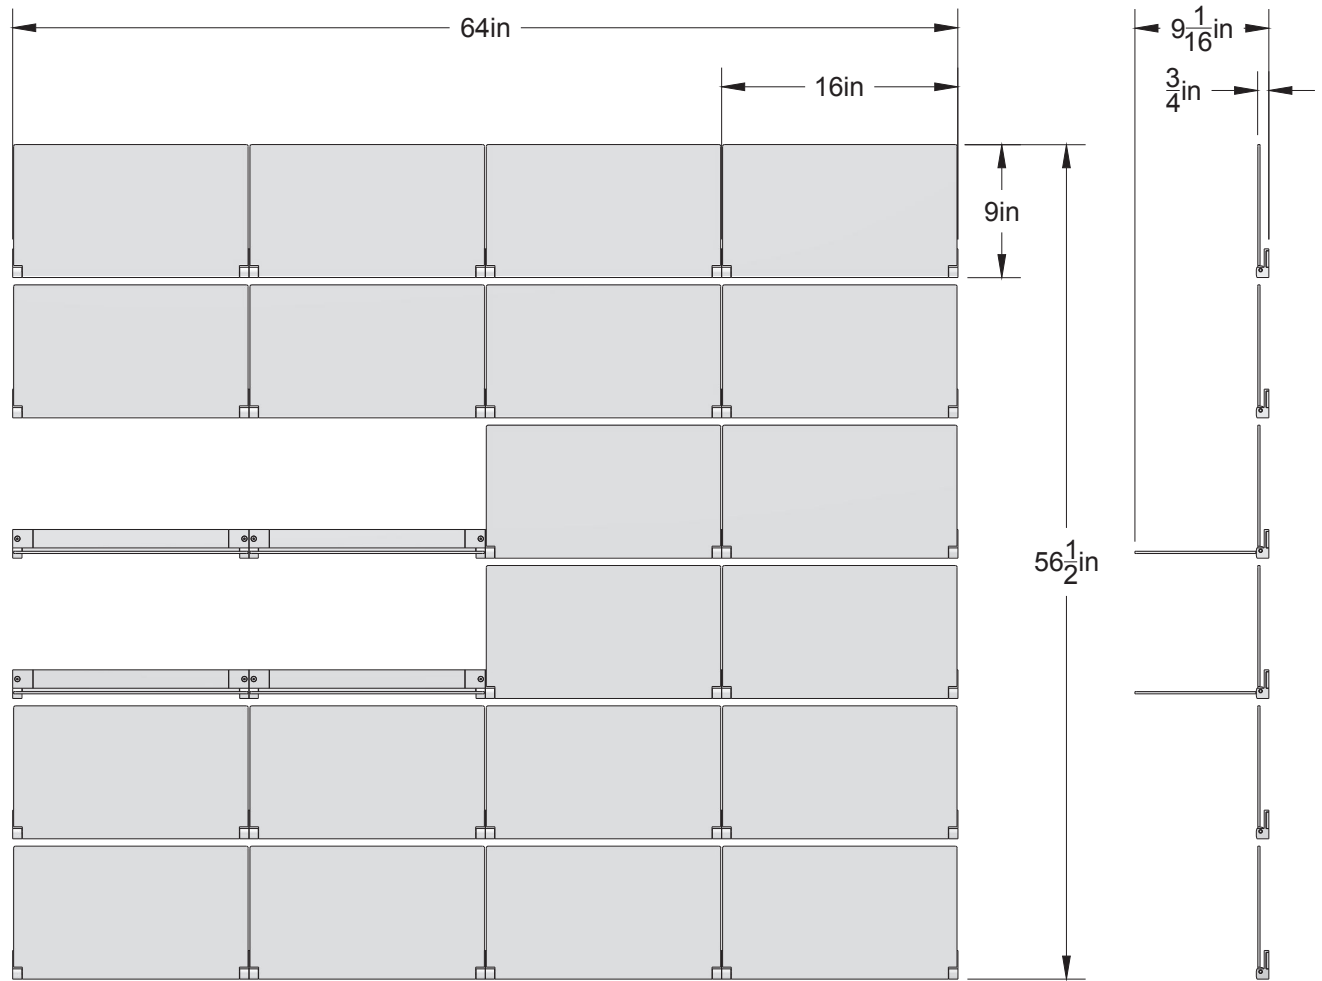

REVISED 1/1/19

PRODUCT

RIVELI SHELF - LUXE SERIES
RIVELI 4X6-LUXE-001

MATERIALS (FINISHES)

ANODIZED ALUMINUM (AGED
BRONZE, GOLDEN BRASS, SATIN
BLACK, SATIN SILVER)

WEIGHT

84 LBS
(EACH SHELF CAN HOLD 8 LBS)

NOTES

RIVELI SHELF IS A MODULAR
SYSTEM COMPRISED OF
INDIVIDUAL PIVOTING SHELVES.
RIVELI IS MEANT TO BE
ASSEMBLED ON SITE AND
INSTALLED SECURELY TO A
SUPPORTED WALL BY A LICENSED
INSTALLATION PROFESSIONAL.

PATENT PROTECTED - U.S. PATENT NO. 8,665,583

ELEVATION VIEW

SIDE VIEW

© 2019, LAKE AND WELLS, LLC ALL RIGHTS RESERVED