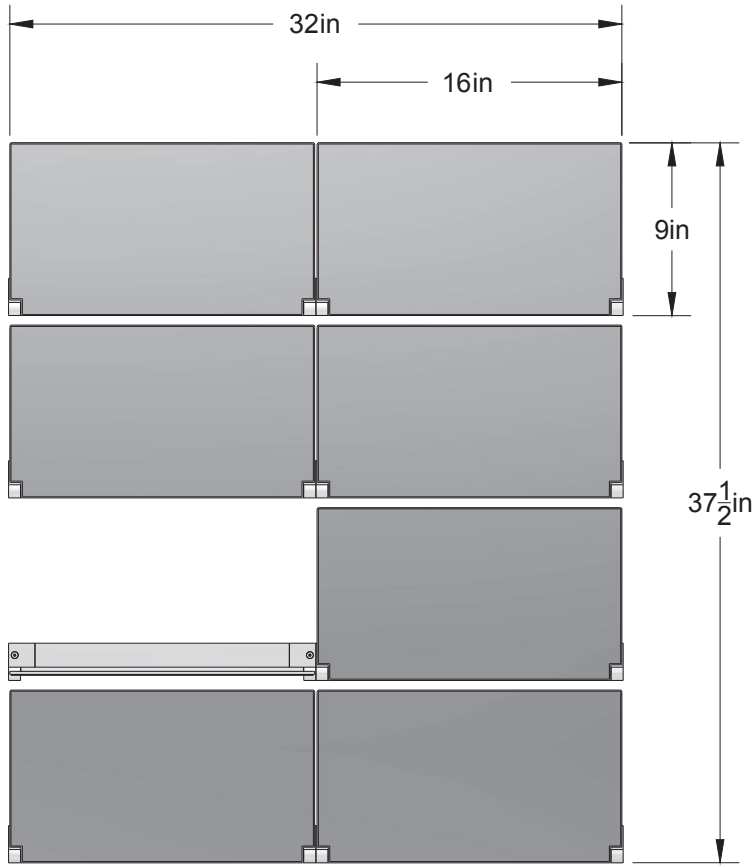

**WEIGHT**

28 LBS  
(EACH SHELF CAN HOLD 8 LBS)

**NOTES**

RIVELI SHELF IS A MODULAR SYSTEM COMPRISED OF INDIVIDUAL PIVOTING SHELVES AND CHANGEABLE MAGNETIC PANELS. HIGH RESOLUTION ARTWORK IS PRINTED ON DURABLE ARTWORK PANELS THAT CAN BE USED AND RE-USED. REPLACEMENT ARTWORK OR MATERIAL PANELS CAN BE ORDERED AT ANY TIME IN THE FUTURE. RIVELI IS MEANT TO BE ASSEMBLED ON SITE AND INSTALLED SECURELY TO A SUPPORTED WALL BY A LICENSED INSTALLATION PROFESSIONAL.

PATENT PROTECTED - U.S. PATENT NO. 8,665,583

ELEVATION VIEW

SIDE VIEW

© 2019, LAKE AND WELLS, LLC ALL RIGHTS RESERVED