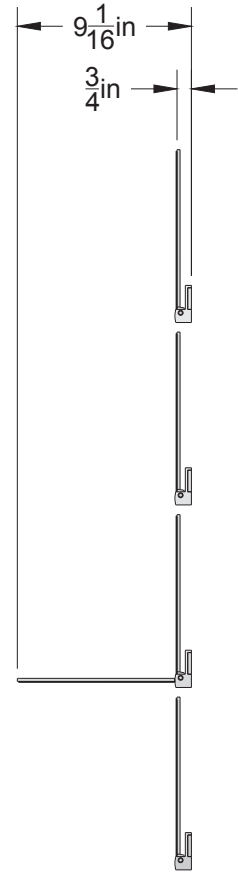

REVISED 1/1/19

**PRODUCT**

RIVELI SHELF - ART SERIES  
RIVELI 2X4-ART-001

**MATERIALS (FINISHES)**

ANODIZED ALUMINUM (AGED  
BRONZE, GOLDEN BRASS, SATIN  
BLACK, SATIN SILVER)

MAGNETIC PANELS (CUSTOM  
ARTWORK, CHALKBOARD,  
WHITEBOARD)

**WEIGHT**

28 LBS  
(EACH SHELF CAN HOLD 8 LBS)

**NOTES**

RIVELI SHELF IS A MODULAR SYSTEM COMPRISED OF INDIVIDUAL PIVOTING SHELVES AND CHANGEABLE MAGNETIC PANELS. HIGH RESOLUTION ARTWORK IS PRINTED ON DURABLE ARTWORK PANELS THAT CAN BE USED AND RE-USED. REPLACEMENT ARTWORK OR MATERIAL PANELS CAN BE ORDERED AT ANY TIME IN THE FUTURE. RIVELI IS MEANT TO BE ASSEMBLED ON SITE AND INSTALLED SECURELY TO A SUPPORTED WALL BY A LICENSED INSTALLATION PROFESSIONAL.

PATENT PROTECTED - U.S. PATENT NO. 8,665,583

ELEVATION VIEW

SIDE VIEW

© 2019, LAKE AND WELLS, LLC ALL RIGHTS RESERVED