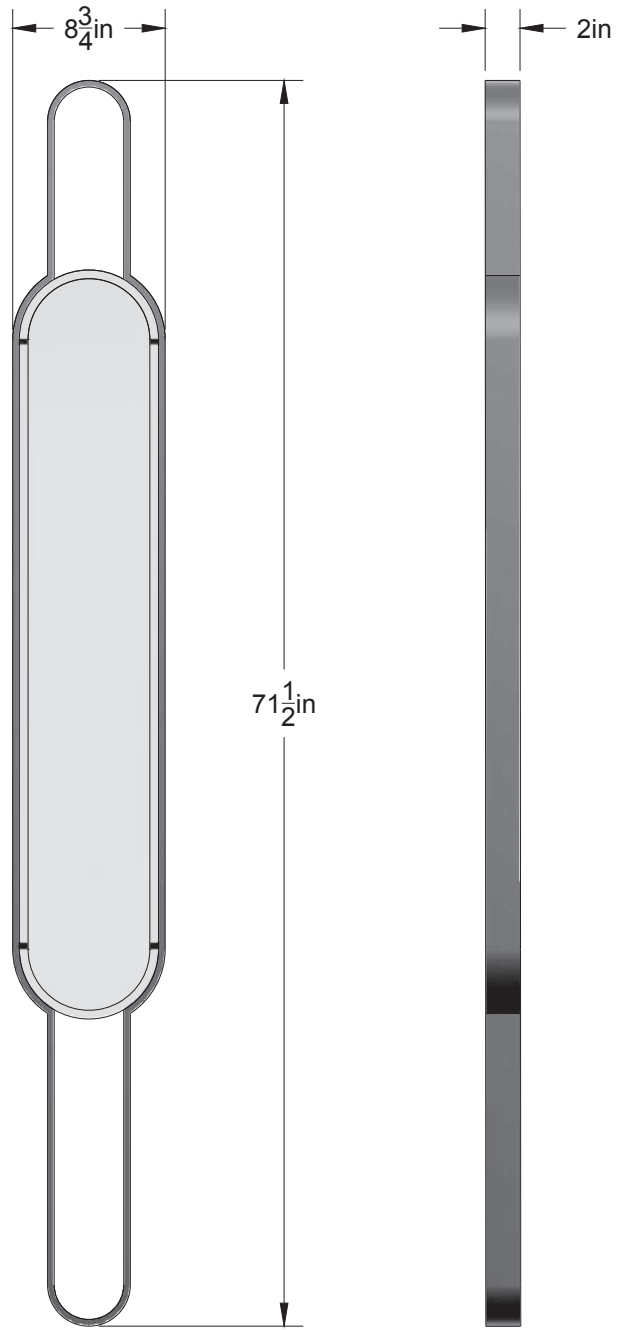

REVISED 10/4/18

PRODUCT

PORTAL FLOOR LAMP
PORTAL-FL

MATERIALS (FINISHES)

ANODIZED ALUMINUM (GOLDEN
BRONZE, BLACK)

MIRROR (POLISHED BRASS,
POLISHED STAINLESS STEEL)

WEIGHT

30 LBS

LAMPING

INTEGRATED LED
40W, 3000K, 1867 Lumens

CORD

7ft CLOTH CORD WITH
INTEGRATED POWER SWITCH

CERTIFICATIONS

UL LISTED (120V, US/Canada)
PENDING

NOTES

PORTAL IS NOT FREESTANDING
AND IS MEANT TO LEAN AGAINST
THE WALL. OPTIONAL FLOOR
BASE OR WALL CONNECTION
HARDWARE AVAILABLE ON
REQUEST.

FRONT VIEW

SIDE VIEW

© 2018, LAKE AND WELLS, LLC ALL RIGHTS RESERVED